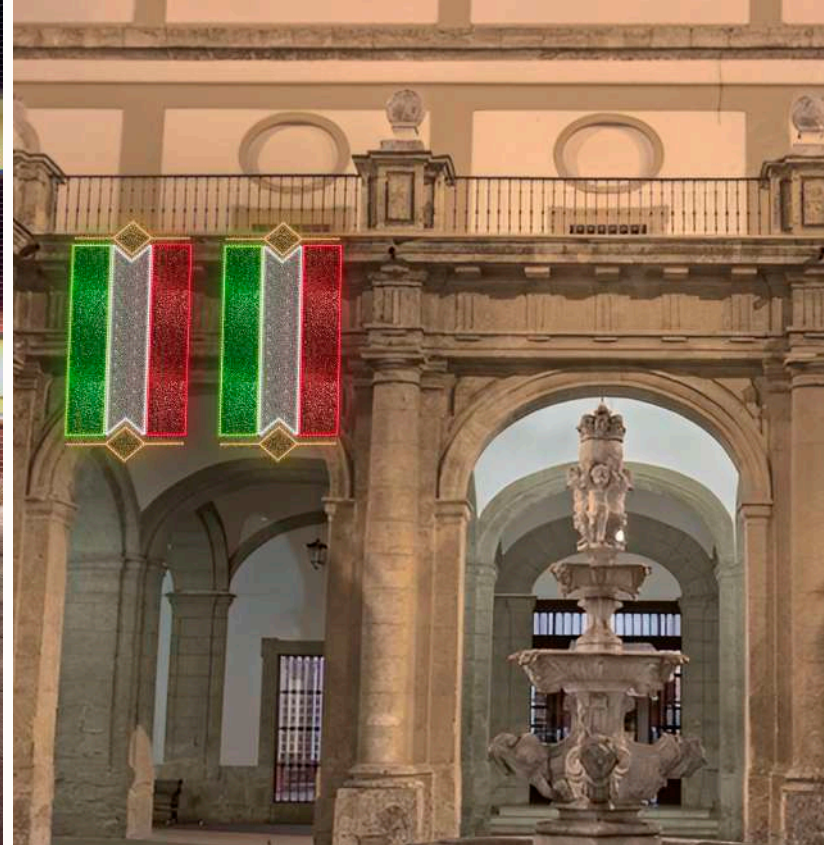

FACHADA

POSTE

⚡ 110V / 220V

↙ 1.50m x 1.20m
↘ 2.00m 1.50m
↘ 2.50m 1.90m

EXTERIOR **FACHADA**
 
 ⚡ 110V / 220V
 ↕ 1.00m x 1.20m
 ↗ 1.50m x 1.80m

IL-FP-E001

FACHADA **POSTE**
 
 ⚡ 110V / 220V
 ↕ 1.50m x 1.20m
 ↗ 2.00m x 1.50m
 ↘ 2.50m x 1.90m